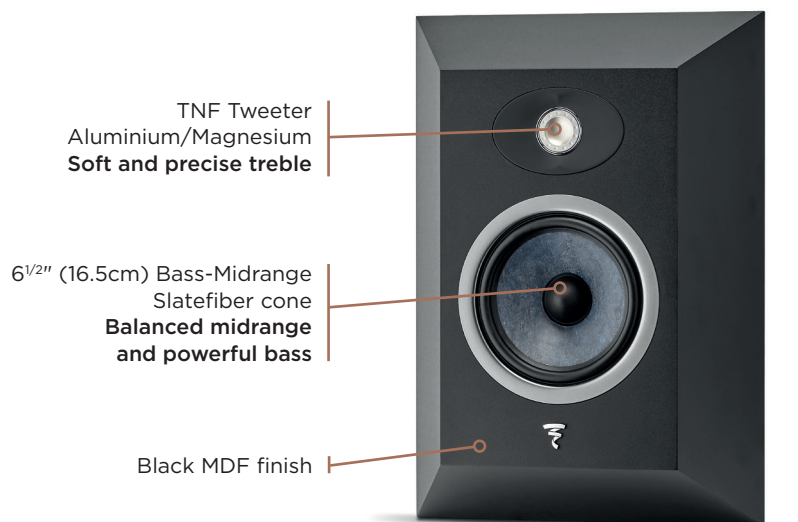

## Product sheet

MADE IN  
FRANCE

Theva Surround is the wall-mount speaker from the Theva range. It completes your Home Cinema system and can be placed in different spots to enjoy total sound immersion. Boasting an Aluminium/Magnesium TNF tweeter and a Slatefiber Bass/Midrange speaker driver, it spatialises every listening experience. This loudspeaker blends seamlessly into any room thanks to its sleek black finish.

Wall mounting  
is quick and easy  
to install

Magnetic grille

### Key points

- Slatefiber technology to complete the Home Cinema system and remain consistent with the Theva range
- Quick and easy mounting using the wall attachment delivered with the loudspeaker
- Sleek design, metallic ring: refined, meticulous finishes

Type	2-way closed surround speaker
Speaker drivers	6 1/2" (16.5cm) Slatefiber Midrange/Bass 1" (25mm) Al/Mg inverted dome TNF tweeter
Sensitivity	89dB
Bandwidth	80Hz - 28kHz
Low-frequency cut-off	67Hz
Nominal impedance	8 Ω
Minimal impedance	4.5 Ω
Recommended amp power	25 - 100W
Crossover frequency	3000Hz
Dimensions (HxWxD)	17 1/2"x12 1/2"x4 1/4" (44.3x31.6x10.7cm)
Net weight (with grille)	12.13lbs (5.5kg)
Box dimensions (HxWxD)	22"x18 1/2"x7 1/8" (56x47x18cm)
Net weight (with packaging)	15.43lbs (7kg)