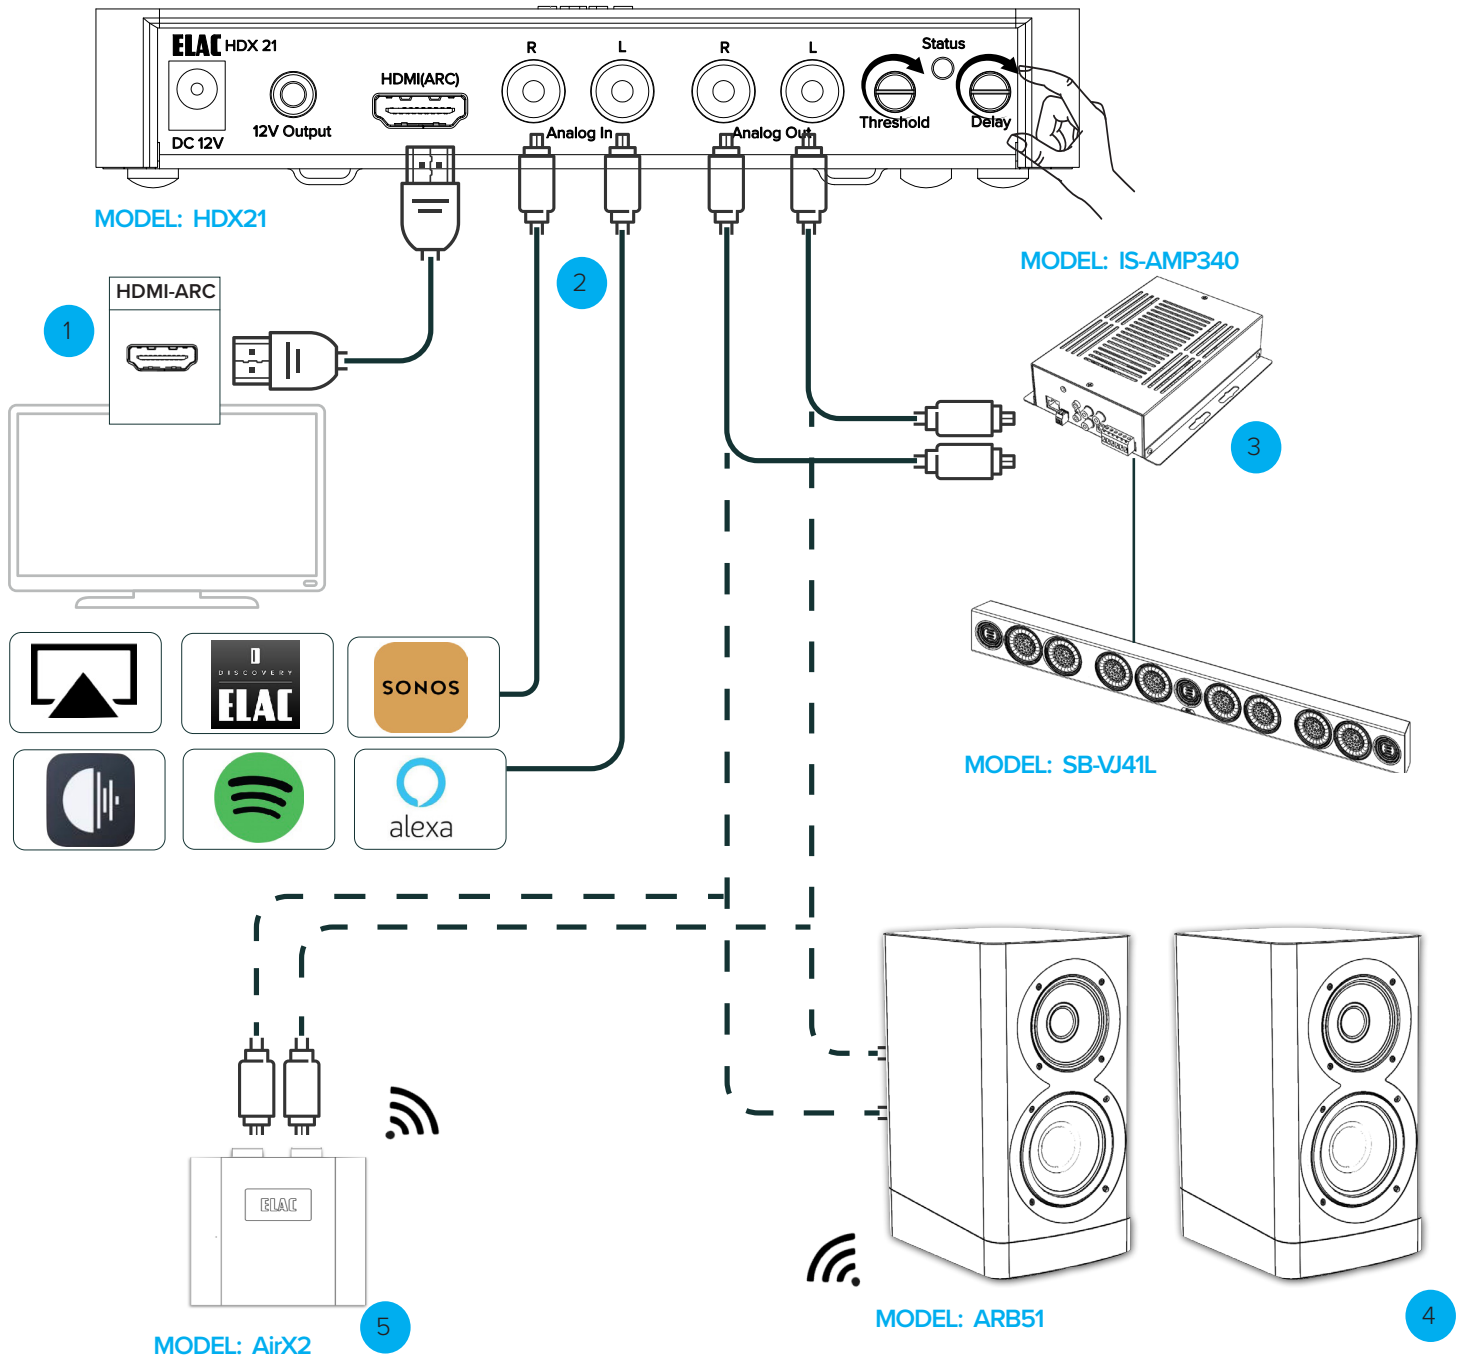

A separate set of analog audio inputs on the HDX21 allows for automated switching between the Televisions audio and an external audio source. You can customize the timing and threshold level for when the external audio source becomes active.

SPECIFICATIONS	
HDMI Input	ARC, eARC
Analog Input	L/R
Analog Output	L/R
Threshold Adjustment	2 to 200 millivolts
Time Delay	0.5 to 130 seconds
12 Volt Trigger Output	100mV
Dimensions	155 x 74 x 22mm
Net weight	1.49 lbs / 0.68 kg

Elac Solutions HDMI Converter and Auto Switch

Upgrade your TV Audio

Designed for simplicity. Quickly connect HDX21 and control volume, power and mute from your TV remote. HDX21 is a simple solution to easily allow upgrading the audio system.

ELAC The life of sound.

APPLICATION : TELEVISION CONNECTION

Connection Applications:

1. HDMI (ARC)
2. Streaming input
3. Analog output to IS-AMP340 and Soundbar

4. Analog output directly wired to Navis analog input
5. Analog output to to AirX2 transmitter wireless transmitting to Navis Series.